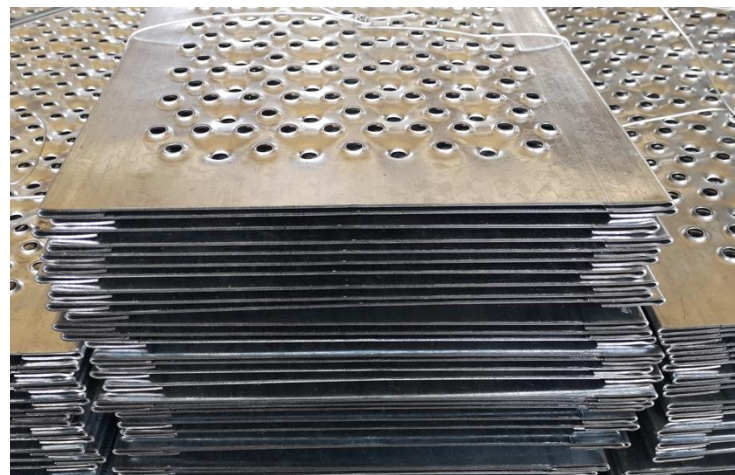

universal
Scaffolding

12-1/2" Gap Filler Plate

PRODUCT INFORMATION SHEET

- **Universal Gap Filler Plates** are designed to cover the edges of the hooked planks to create a seamless work platform and eliminate trip hazards

- **Gap Filler Plates** are essential to creating a safe working platform and enable jobsites to go completely wood free. Call today to learn more about the Gap Filler Plates!